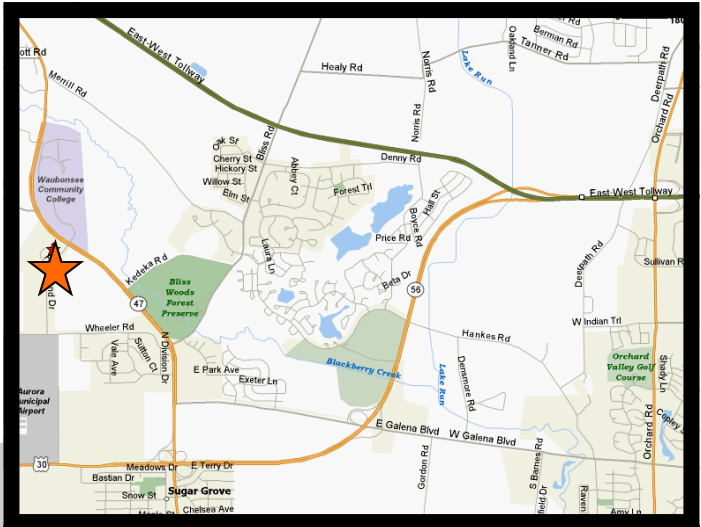

SUGAR GROVE

SERVICE DISTRIBUTION CENTER

Pro Ap Products
700 Heartland Drive, Unit W
Sugar Grove, IL 60554

630-768-7227

FERTILIZER • FERTILIZER COMBO
CONTROL PRODUCTS • SEED

6,000 SQ FT
WAREHOUSE
PICK UP OR DELIVERY
WITH FORKLIFT

VISA & MC ACCEPTED

OFF IL RT 47
ACROSS FROM
WAUBONSEE CC
M-F 7:30AM-4PM